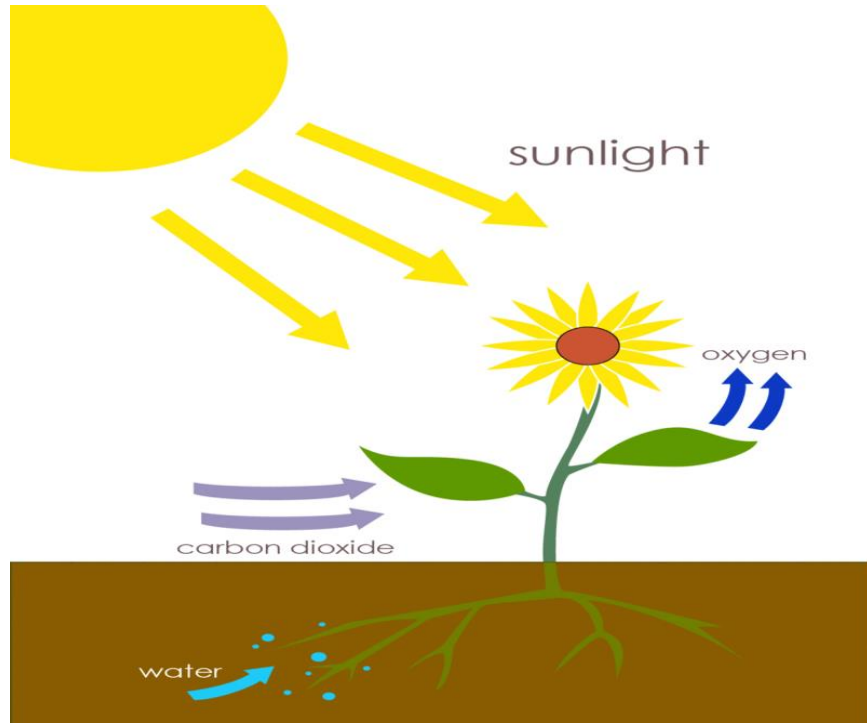

Simpson Foundation Malawi Nature 4 All

**Optimize free Sunlight to end
hunger**

**Solar corridor planting to increase
crop yields in Malawi**

Can the Solar Corridor Farming System (SCFS) contribute to increased yields in Malawi , and by how much?

More effective and efficient use of the sunlight to increase crop yields

Solar Corridor farming System Management strategies

1. Minimal tillage

2. Cover crop

Management strategies

Crop residue retention

Crop rotation